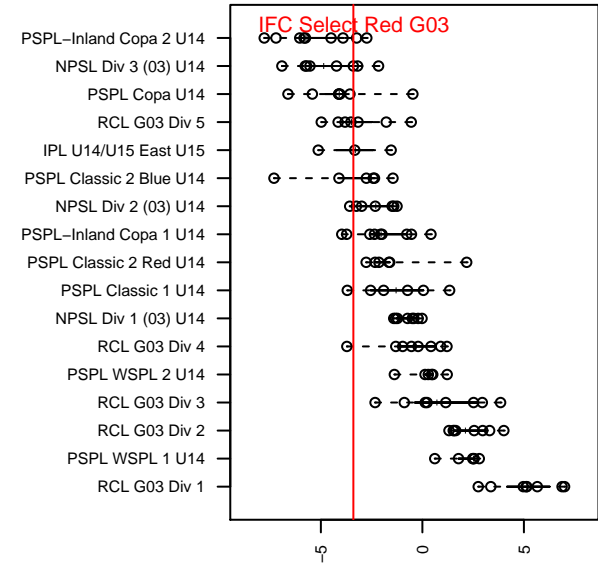

IFC Select Red G03

Issaquah, WA
 G03 total strength=857
 attack=1.29 defense=1.15
 fall league = NPSL Div 3 (03) U14
 notes= Finegood 2016

alt names used:
 70 IFC Girls 03 Red
 IFC G03 Red/Finegood
 IFC G03-Finegood

Venues played:
 2016 Pacific Coast Challenge U14
 2016 NPSL Division 3 (03) U14
 2016 Founders Cup G03 Div A

IFC Select Red G03
 Dots are actual minus expected GF (blue circles) and GA (red triangles).
 Blue line is smoothed change in attack strength. Red is smoothed change in defense strength.

**attack and defense variance (black dot)
relative to other teams
and top 10 in region**

**attack and defense rating
relative to others at age
and all opponents in last 13 months**

Performance relative to 13 month average